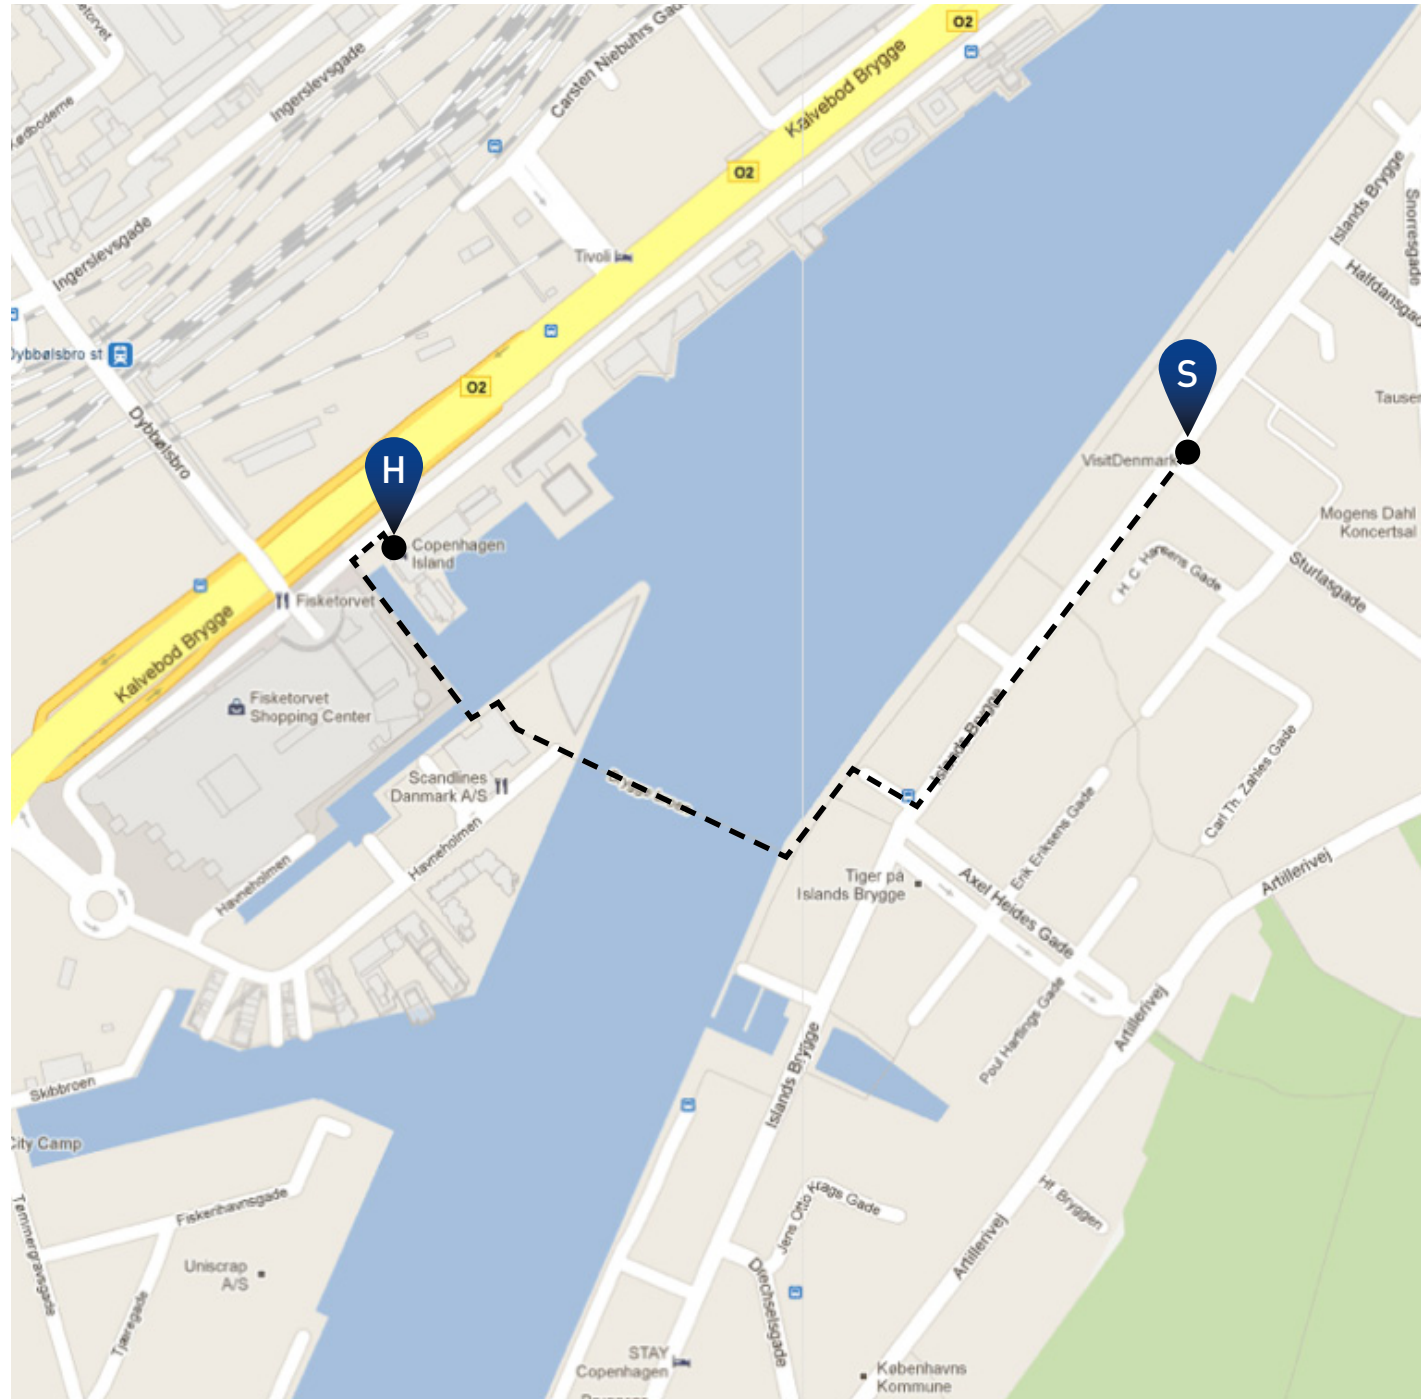

Distance from hotel to  
Start / Finish:  
**1000 METERS**

**H = Hotel**

Kalvebod Brygge 53 · Copenhagen, 1560 Denmark

**S = Start / Finish**

Islands Brygge · Copenhagen, 2300 Denmark